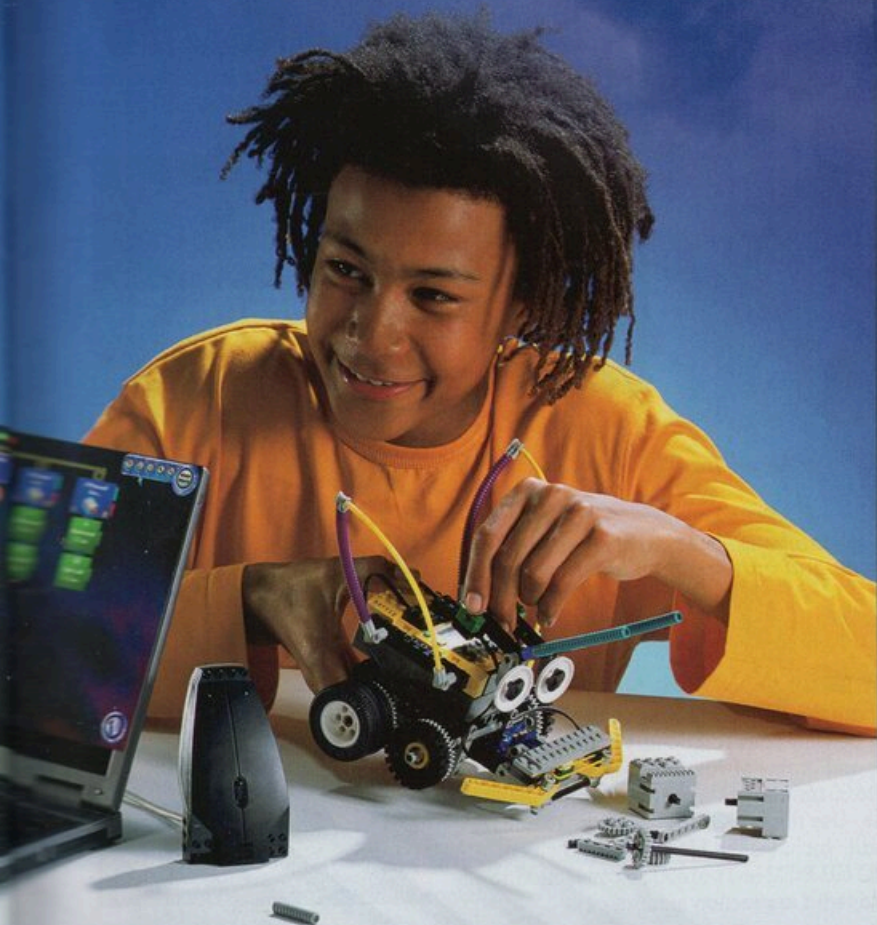

E. #5219 Wheel Pack Ages 7+. 28 pieces. \$29.99

Cool Sticker sheet!

I. #5220 Styling Pack
Ages 7+. 222 pieces. \$11.99

Call to Order: 1-800-453-4652 Shop Online: www.LEGO.com

System 2.0!

Complete Set Includes: